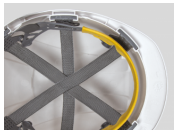

SPECIFICATIONS

	Peak Mid		Impact Resistance 50 Joules
	Lateral Deformation Yes		Resistance to Molten Metals and Hot Solids Helmets (optional) Yes
	Maximum Temperature +50°C		Minimum Temperature -40°C
	ABS Shell Yes		Recyclable Shell
	Textile Harness		Depth Adjustment 3D Harness
	Slip Ratchet Wheel		Universal Accessories Slot Yes
	Ventilation Yes		Reflective Option Optional
	Integrated Eyewear Optional		ID card holder Optional
	BSI Kitemark Yes		Optional 2 point chinstrap (EN397 & EN 812 compliant) Optional
	Optional 4 point chinstrap (EN397 Compliant) Optional		JSPCheck Yes
	Product Weight 328g		Size 53-64cm

FEATURES