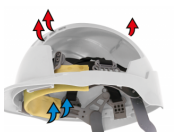

Accessories

A universal attachment slot enables firm fitting of a range of Surefit™ safety visors, and ear defenders. EVOSpec® Integrated eyewear is also available.

Ventilation Option

Side and rear ventilation for optimum air movement inside the shell, reducing helmet temperatures by an average 2-3 degrees.