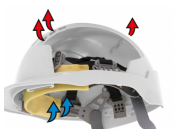

Accessories

A universal attachment slot enables firm fitting of a range of Surefit™ safety visors, and ear defenders. EVOSpec® Integrated eyewear is also available.

Ventilation Option

Side and rear ventilation for optimum air movement inside the shell, reducing helmet