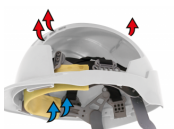

FEATURES

Supreme Comfort

A 6-point textile cradle harness system & Chamlon™ cotton sweatband offer unrivalled comfort.

Firmest Fit Available

The deep nape strap enables the firmest retention of any helmet, keeping it firmly rooted on the head. Available with either the Revolution® Flex wheel ratchet or the OneTouch™ slip ratchet.

Accessories

A universal attachment slot enables firm fitting of a range of Surefit™ safety visors, and ear defenders. EVOSpec® Integrated eyewear is also available.

Ventilation Option

Side and rear ventilation for optimum air movement inside the shell, reducing helmet