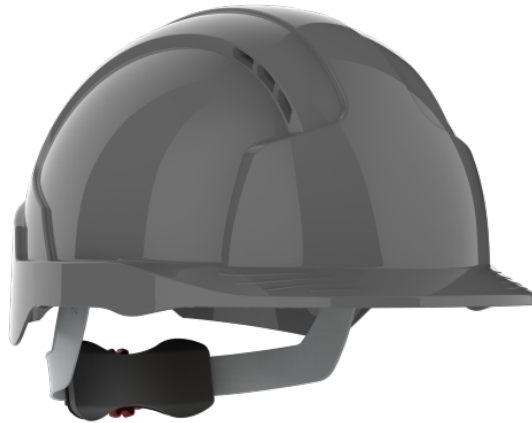

TECHNICAL SPECIFICATION

EVOLite® Mid Peak Revolution® Wheel Ratchet Vented

Grey / AJB170-000-400

DESCRIPTION

The EVOLite® is a breakthrough product enabling Health and Safety Officers to achieve new levels of compliance due to its unrivalled comfort. It is lightweight, extremely comfortable and fits the widest range of head shapes and sizes. The harness and shell are truly integrated as one to give the best performance by keeping it firmly rooted on the head, even when fully inverted. Gives added security and protection when working at height, in high winds, or when there is a high degree of activity, such as during motorway maintenance.

OPTIONS

Blue (AJB170-000-500)
Black (AJB170-001-100)
Green (AJB170-000-300)
Orange (AJB170-000-800)
Grey (AJB170-000-400)
Red (AJB170-000-600)
White (AJB170-000-100)
Yellow (AJB170-000-200)
High-Visibility Yellow (AJB170-00C-700)

FEATURES

Supreme Comfort

A 6-point textile cradle harness system & Chamlon™ cotton sweatband offer unrivalled comfort.

Firmest Fit Available

The deep nape strap enables the firmest retention of any helmet, keeping it firmly rooted on the head. Available with either the Revolution® wheel ratchet or the OneTouch™ slip ratchet.

Accessories

A universal attachment slot enables firm fitting of a range of Surefit™ safety visors, and ear defenders. EVOSpec® Integrated eyewear is also available.

Ventilation Option

Side and rear ventilation for optimum air movement inside the shell, reducing helmet temperatures by an average 2-3 degrees.