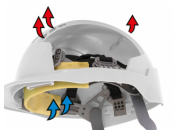

FEATURES

Supreme Comfort

A 6-point textile cradle harness system & Chamlon™ cotton sweatband offer unrivalled comfort.

Firmest Fit Available

The deep nape strap enables the firmest retention of any helmet, keeping it firmly rooted on the head. Available with either the Revolution® Flex wheel ratchet or the OneTouch™ slip ratchet.

Accessories

A universal attachment slot enables firm fitting of a range of Surefit™ safety visors, and ear defenders. EVOSpec® Integrated eyewear is also available.

Ventilation Option

Side and rear ventilation for optimum air movement inside the shell, reducing helmet temperatures by an average 2-3 degrees.