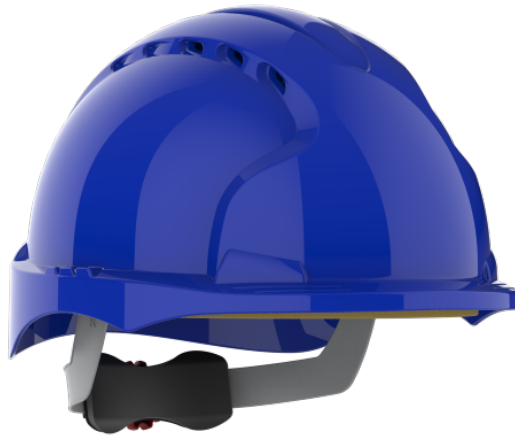

## EVO®3 Micro Peak Revolution® Wheel Ratchet Vented

Blue / AJH170-000-500

### DESCRIPTION

The EVO®3 Comfort Plus helmet combines a super strong shell for superior all day protection in the widest range of environments, with the comfort benefits of the new Evolution® 3D Adjustment™ harness system. EVO®3 is a true evolution of the long-established MK®2 and MK®3 helmets. The EVO®3 retains the JSP signature styling while incorporating developments first seen in the EVO®8. Packed full of the latest protection technology and features.