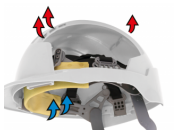

FEATURES

Supreme Comfort

A 6-point textile cradle harness system & Chamlon™ cotton sweatband offer unrivalled comfort.

Firmest Fit Available

The deep nape strap enables the firmest retention of any helmet, keeping it firmly rooted on the head. Available with either the Revolution® wheel ratchet or the OneTouch™ slip ratchet.

Accessories

A universal attachment slot enables firm fitting of a range of Surefit™ safety visors, and ear defenders. EVOSpec® Integrated eyewear is also available.

Ventilation Option

Side and rear ventilation for optimum air movement inside the shell, reducing helmet temperatures by an average 2-3 degrees.