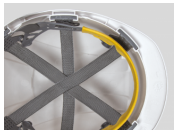

TECHNICAL SPECIFICATION

EVOLite® Mid Peak Revolution® Wheel Ratchet Vented

High-Visibility Yellow / AJB170-00C-700

DESCRIPTION

The EVOLite® is a breakthrough product enabling Health and Safety Officers to achieve new levels of compliance due to its unrivalled comfort. It is lightweight, extremely comfortable and fits the widest range of head shapes and sizes. The harness and shell are truly integrated as one to give the best performance by keeping it firmly rooted on the head, even when fully inverted.

FEATURES

Supreme Comfort

A 6-point textile cradle harness system & Chamlon™ cotton sweatband offer unrivalled comfort.

Firmest Fit Available

The deep nape strap enables the firmest retention of any helmet, keeping it firmly rooted on the head. Available with either the Revolution® wheel ratchet or the OneTouch™ slip ratchet.

Accessories

A universal attachment slot enables firm fitting of a range of Surefit™ safety visors, and ear defenders. EVOSpec® Integrated eyewear is also available.

Ventilation Option

Side and rear ventilation for optimum air movement inside the shell, reducing helmet temperatures by an average 2-3 degrees.