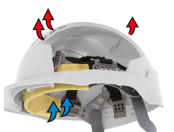

FEATURES

Supreme Comfort

A 6-point textile cradle harness system & Chamlon™ cotton sweatband offer unrivalled comfort.

Firmest Fit Available

The deep nape strap enables the firmest retention of any helmet, keeping it firmly rooted on the head. Available with either the Revolution® Flex wheel ratchet or the OneTouch™ slip ratchet.

Accessories

A universal attachment slot enables firm fitting of a range of Surefit™ safety visors, and ear defenders. EVOSpec® Integrated eyewear is also available.

Ventilation Option

Side and rear ventilation for optimum air movement inside the shell, reducing helmet temperatures by an average 2-3 degrees.