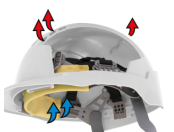

FEATURES

Supreme Comfort

A 6-point textile cradle harness system & Chamlon™ cotton sweatband offer unrivalled comfort.

Firmest Fit Available

The deep nape strap enables the firmest retention of any helmet, keeping it firmly rooted on the head. Available with either the Revolution® Flex wheel ratchet or the OneTouch™ slip ratchet.

Accessories

A universal attachment slot enables firm fitting of a range of Surefit™ safety visors, and ear defenders. EVOSpec® Integrated eyewear is also available.

Ventilation Option

Side and rear ventilation for optimum air movement inside the shell, reducing helmet temperatures by an average 2-3 degrees.