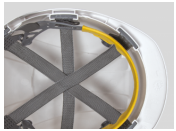

FEATURES

Firmest Fit Available

The deep nape strap enables the firmest retention of any helmet, keeping it firmly rooted on the head. Available with either the Revolution® Flex wheel ratchet or the OneTouch™ slip ratchet.

CR2™ Reflective

Using Class RA2, high intensity reflective. CR2™ is the biggest step-up in night time visibility/reflectivity of head protection to date. Conforms to Class RA2, EN12899-1.

Supreme Comfort