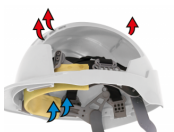

FEATURES

Supreme Comfort

A 6-point terylene cradle harness system & Egyptian cotton Chamlon™ sweatband offers unrivalled comfort.

Firmest Fit Available

The deep nape strap enables the firmest retention of any helmet, keeping it firmly rooted on the head. Available with either the Revolution® wheel ratchet or the OneTouch™ slip ratchet.

Accessories

A universal attachment slot enables firm fitting of a range of Surefit™ safety visors, and ear defenders. EVOSpec® Integrated eyewear is also available.

Ventilation Option

Side and rear ventilation for optimum air movement inside the shell, reducing helmet temperatures by an average 2-3 degrees.