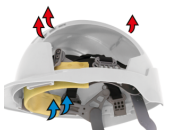

FEATURES

Supreme Comfort

A 6-point textile cradle harness system & Chamlon™ cotton sweatband offer unrivalled comfort.

Firmest Fit Available

The deep nape strap enables the firmest retention of any helmet, keeping it firmly rooted on the head. Available with either the Revolution® Flex wheel ratchet or the OneTouch™ slip ratchet.

Accessories

A universal attachment slot enables firm fitting of a range of Surefit™ safety visors, and ear defenders. EVOSpec® Integrated eyewear is also available.

Ventilation Option

Side and rear ventilation for optimum air movement inside the shell, reducing helmet temperatures by an average 2-3 degrees.