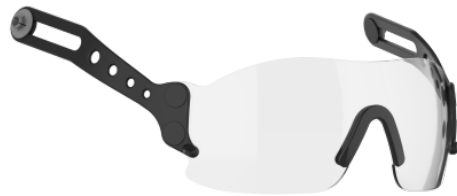

TECHNICAL SPECIFICATION

EVOSpec® Safety Eyewear

Clear / ANT010-200-000

DESCRIPTION

Retractable polycarbonate eyeshield for use with JSP helmets and browguard systems. EVOSpec® is available in clear and smoke lens options offering optical radiation filtering and low energy impact protection. Simple to fit, ensuring safety eyewear is always available and protected from damage.

Compatible with EVO®3, EVO®5 (excluding DualSwitch™), EVOLite® (excluding Skyworker™ and DualSwitch™), EVO®6100 Full Brim and EVOGuard®.

OPTIONS

Clear (ANT010-200-000)

Smoke (ANT120-200-000)

SAFETY STANDARDS