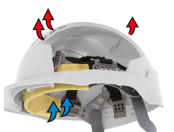

Accessories

A universal attachment slot enables firm fitting of a range of Surefit™ safety visors, and ear defenders. EVOSpec® Integrated eyewear is also available.

Ventilation Option

Side and rear ventilation for optimum air movement inside the shell, reducing helmet temperatures by an average 2-3 degrees.